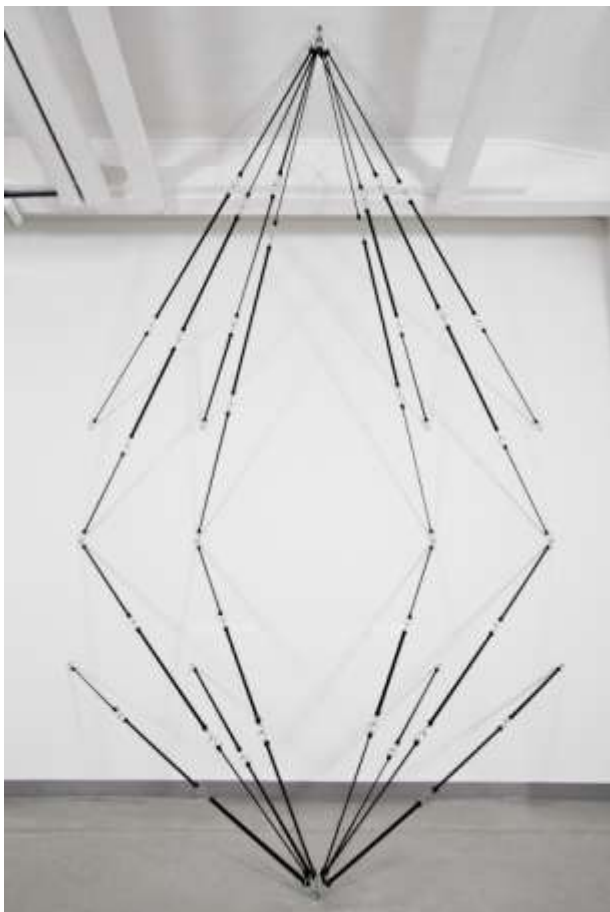

STUDIO 371 sponsored by Stephanie Panepinto presents “Arc-Types and Well-Rounded Characters” a group exhibition of artwork based on the circle and its component, the arc. This exhibition demonstrates the ways in which this simple formal element is interpreted by the participating artists. Using the circle as a unifying element, artists address a wide spectrum of subject matter including the mathematical, astronomical, environmental, architectural and spatial. Other artists use the circle as a visual representation of sound, personal experience or data mapping. Some of the included artists muse on the circle as pure form. Overall, the exhibition demonstrates how a simple shape can be charged with unlimited symbolic and artistic potential.

Ryan Roa *Space drawing #20*, rubber bungee cords and hardware, 10' x 5' x height of ceiling, 2011. Image courtesy of Laura DeSantis-Olsson.